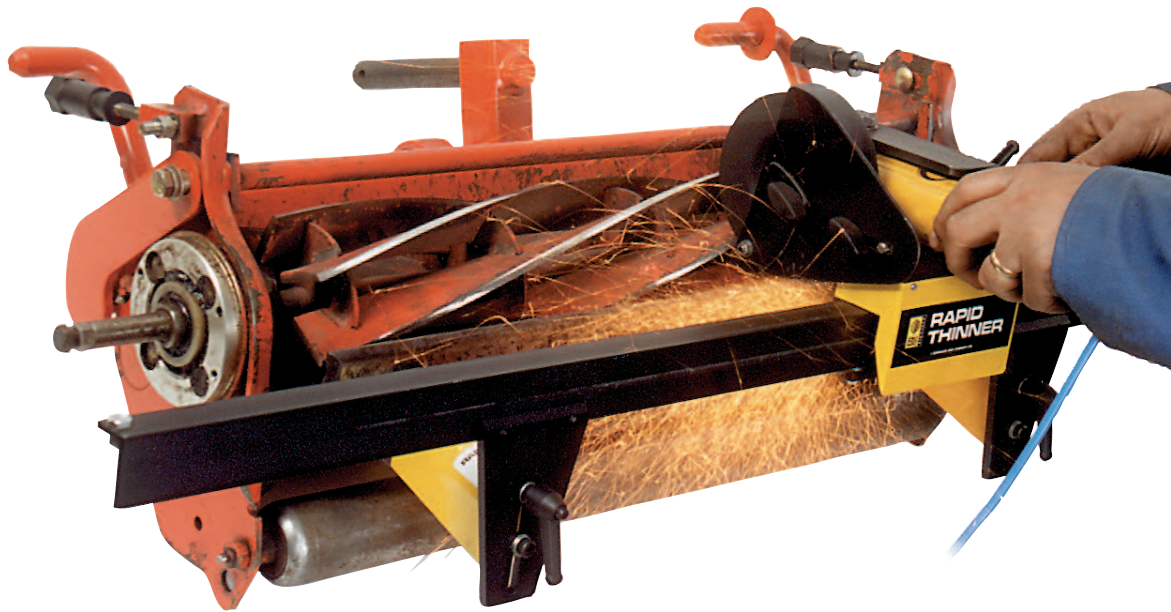

BERNHARD
grinders

RAPID RELIEF 1000

If you don't have an Express Dual
and Anglemaster...
Then you need this handy tool

Before the relief on your reel is completely lost, you can restore it in minutes with this handy machine. Portable and fast, it saves putting your unit onto a grinder. The Rapid Relief uses proven Rapid Facer technology to combine speed and economy.

- Powerful magnets hold unit firmly to the mower
- Driven by standard shop air
- Optional Rapid Facer head attachment restores the front face of your bedknives.

For more information

www.bernhard.co.uk

info@bernhard.co.uk