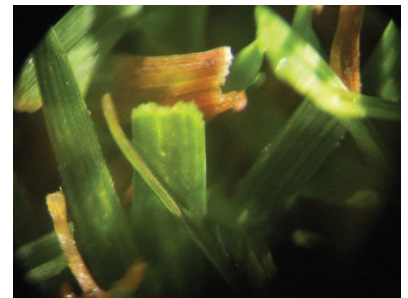

## The Superintendent's Stethoscope

Without a stethoscope how can a doctor really keep an eye on his patients? Now, golf course superintendents have the right instruments to examine their patients.

We all know that a surgically sharp cut from mowers ground by Express Dual and Anglemaster is key to the health of the grass plant. Now you can take a closer look – inspect the quality of cut for yourself and see what your mowers are doing do the turf.

- Lightweight and easy to use
- Get a detailed look at turf health
- Identify diseases, nutrient issues and other physiological conditions
- Observe what is really going with turf at 25X actual size
- Comes with durable carrying case

## See The Results Where It Really Counts...